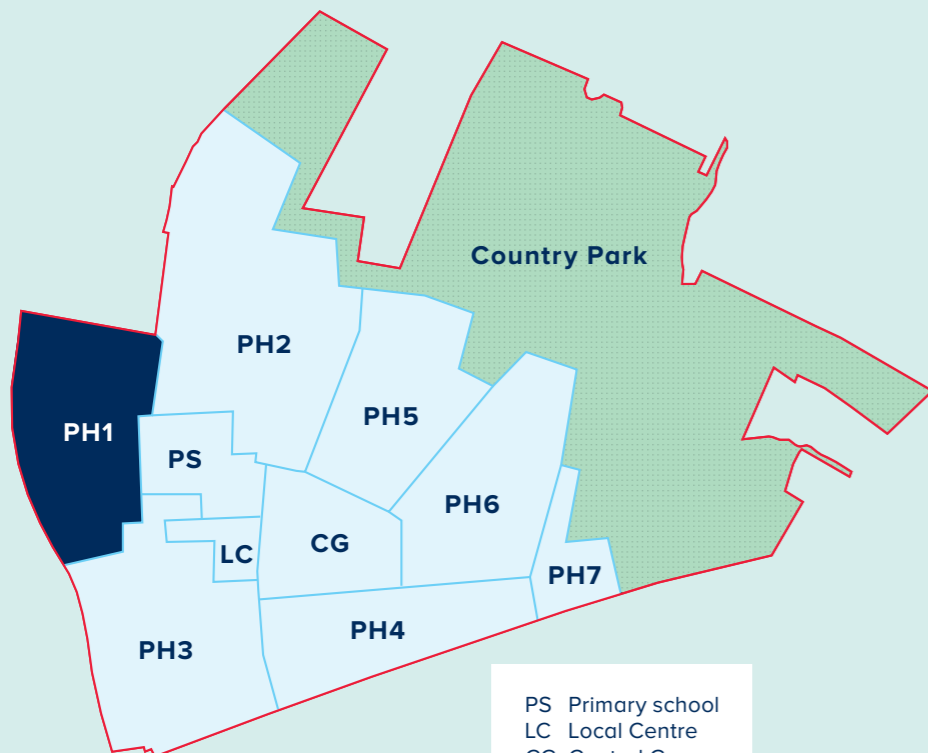

2 BEDROOM HOMES

- The Cromer
- Shared Ownership

3 BEDROOM HOMES

- The Redgrave
- The Chesham
- The Seaton
- Shared Ownership

4 BEDROOM HOMES

- The Filey
- The Romsey
- The Keswick
- The Hexham
- The Marlborough
- The Dartford
- The Winkfield
- The Dorking

5 BEDROOM HOMES

- The Buckingham

RESIDENTIAL AREAS

- Henley Road
- Farmstead
- Garden Village
- CP Car Port
- V Visitor Parking
- SS Sub Station

PS Primary school
 LC Local Centre
 CG Central Green

Illustrative Masterplan

Existing Residential Area